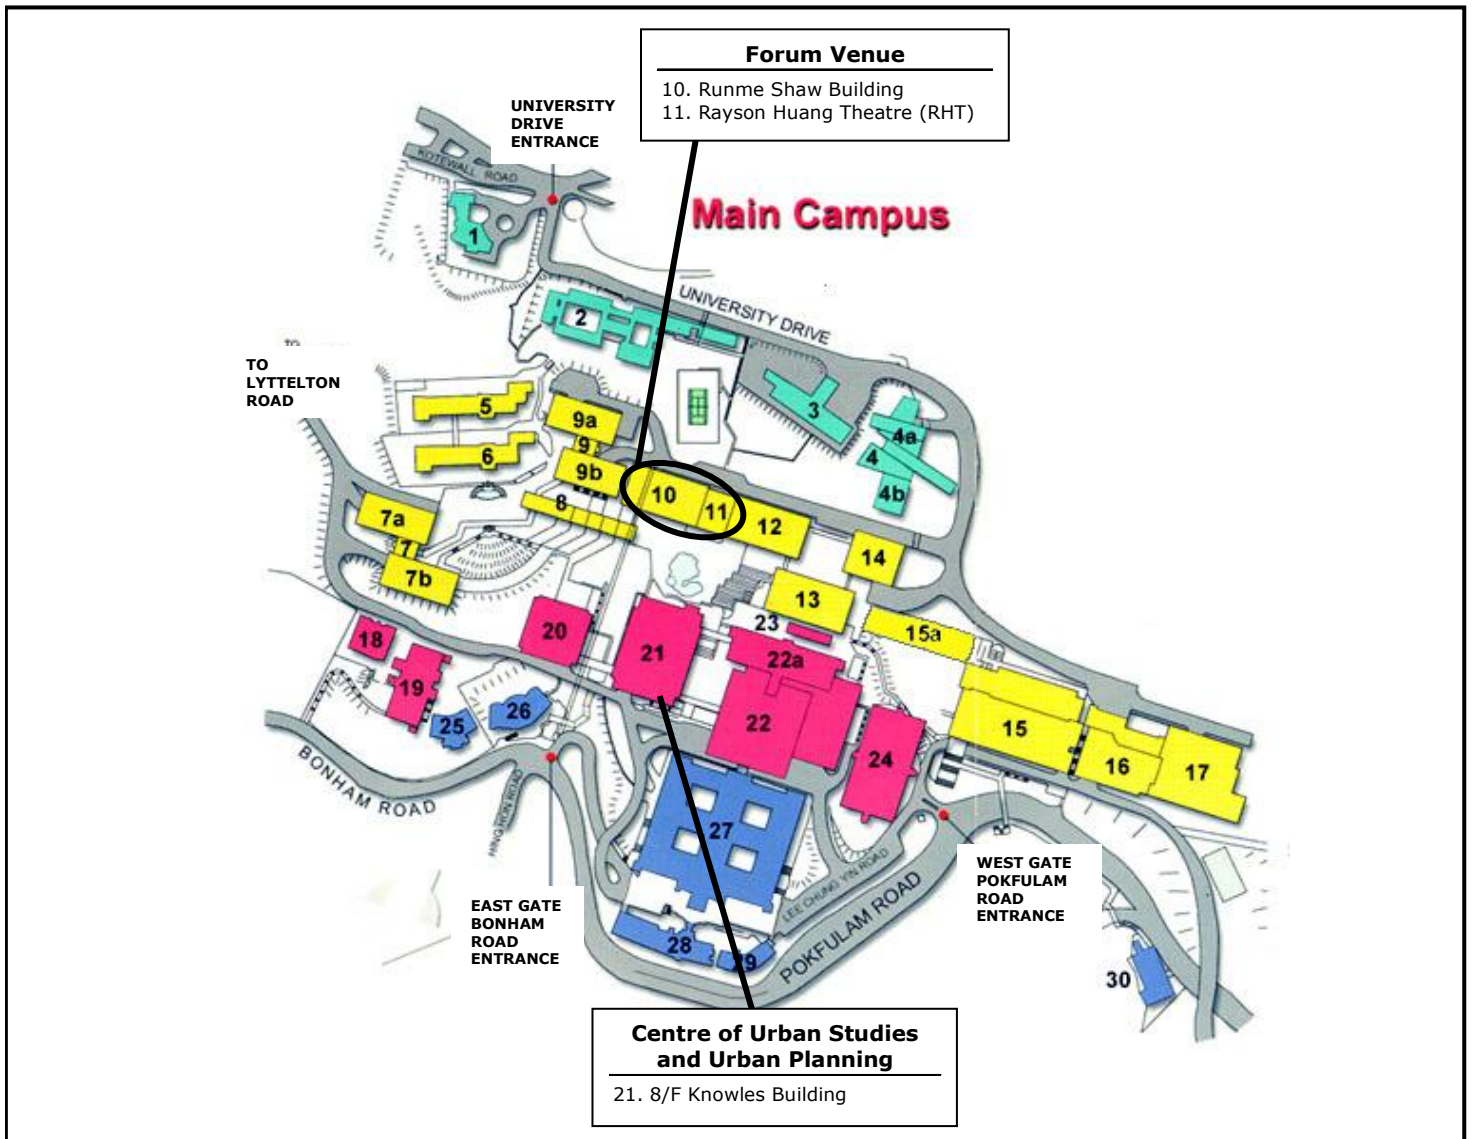

地點：香港薄扶林道 香港大學邵仁枚樓黃麗松講堂

2012城市規劃論壇系列是香港大學百年校慶活動之一。旨在讓香港的專業人士和公眾深入瞭解亞洲以及全世界其他城市的規劃和發展，共同探討吸收經驗，為香港未來的規劃和發展提供借鑒。

現誠摯的邀請您及貴社記者出席是次由香港大學城市研究及城市規劃中心於2012年1月7日（星期六）上午10:45至中午12:15在香港大學黃麗松講堂所舉辦的《城市規劃論壇 — 臺北城市規劃的新挑戰》。

Campus Map of the University of Hong Kong

1	University Lodge	8	Chong Yuet Ming Amenities Centre	16	Hsu Long Sing Amenities Centre	23	Library Annex
2	Robert Black College	9	Meng Wah Complex	16	Student's Union	24	Kadoorie Biological Sciences
3	University Drive No. 2	10	Runme Shaw Building	17	Chow Yei Ching Building	25	School of Professional and
4	Graduate House	11	Rayson Huang Theatre	18	Tang Chi Ngong Building	25	T.T. Tsui Building
5	May Hall	12	Run Run Shaw Building	19	Fong Shu Chuen Amenities Centre	26	Fung Ping Shan Building
6	Eliot Hall	13	Hui Oi Chow Science Building	19	Swire Building	27	Convocation Room
6	Foundation Chamber	14	James Hsiung Lee Science Building	19	Swire Hall	27	Loke Yew Hall
7	Chong Yuet Ming Science	15	Haking Wong Building	20	K.K. Leung Building	27	Main Building
4a	Hong Kong Jockey Club	16	Simon K.Y. Lee Hall	20	Senior Common Room	28	Hung Hing Ying Building
4b	University Conference Centre	15a	Technology Innovation and	21	Knowles Building	29	Pao Siu Loong Building
4b	Wang Gungwu Lecture Hall	9a	Wong Chue Meng Building	22	Library Building (New Wing)	30	Yam Pak Building
7a	Chong Yuet Ming Chemistry	9b	Council Chamber	22a	Library Building (Old Wing)	25,26	University Museum & Art Gallery
7b	Chong Yuet Ming Physics	9b	Wong Chuang Lai Wah Building				