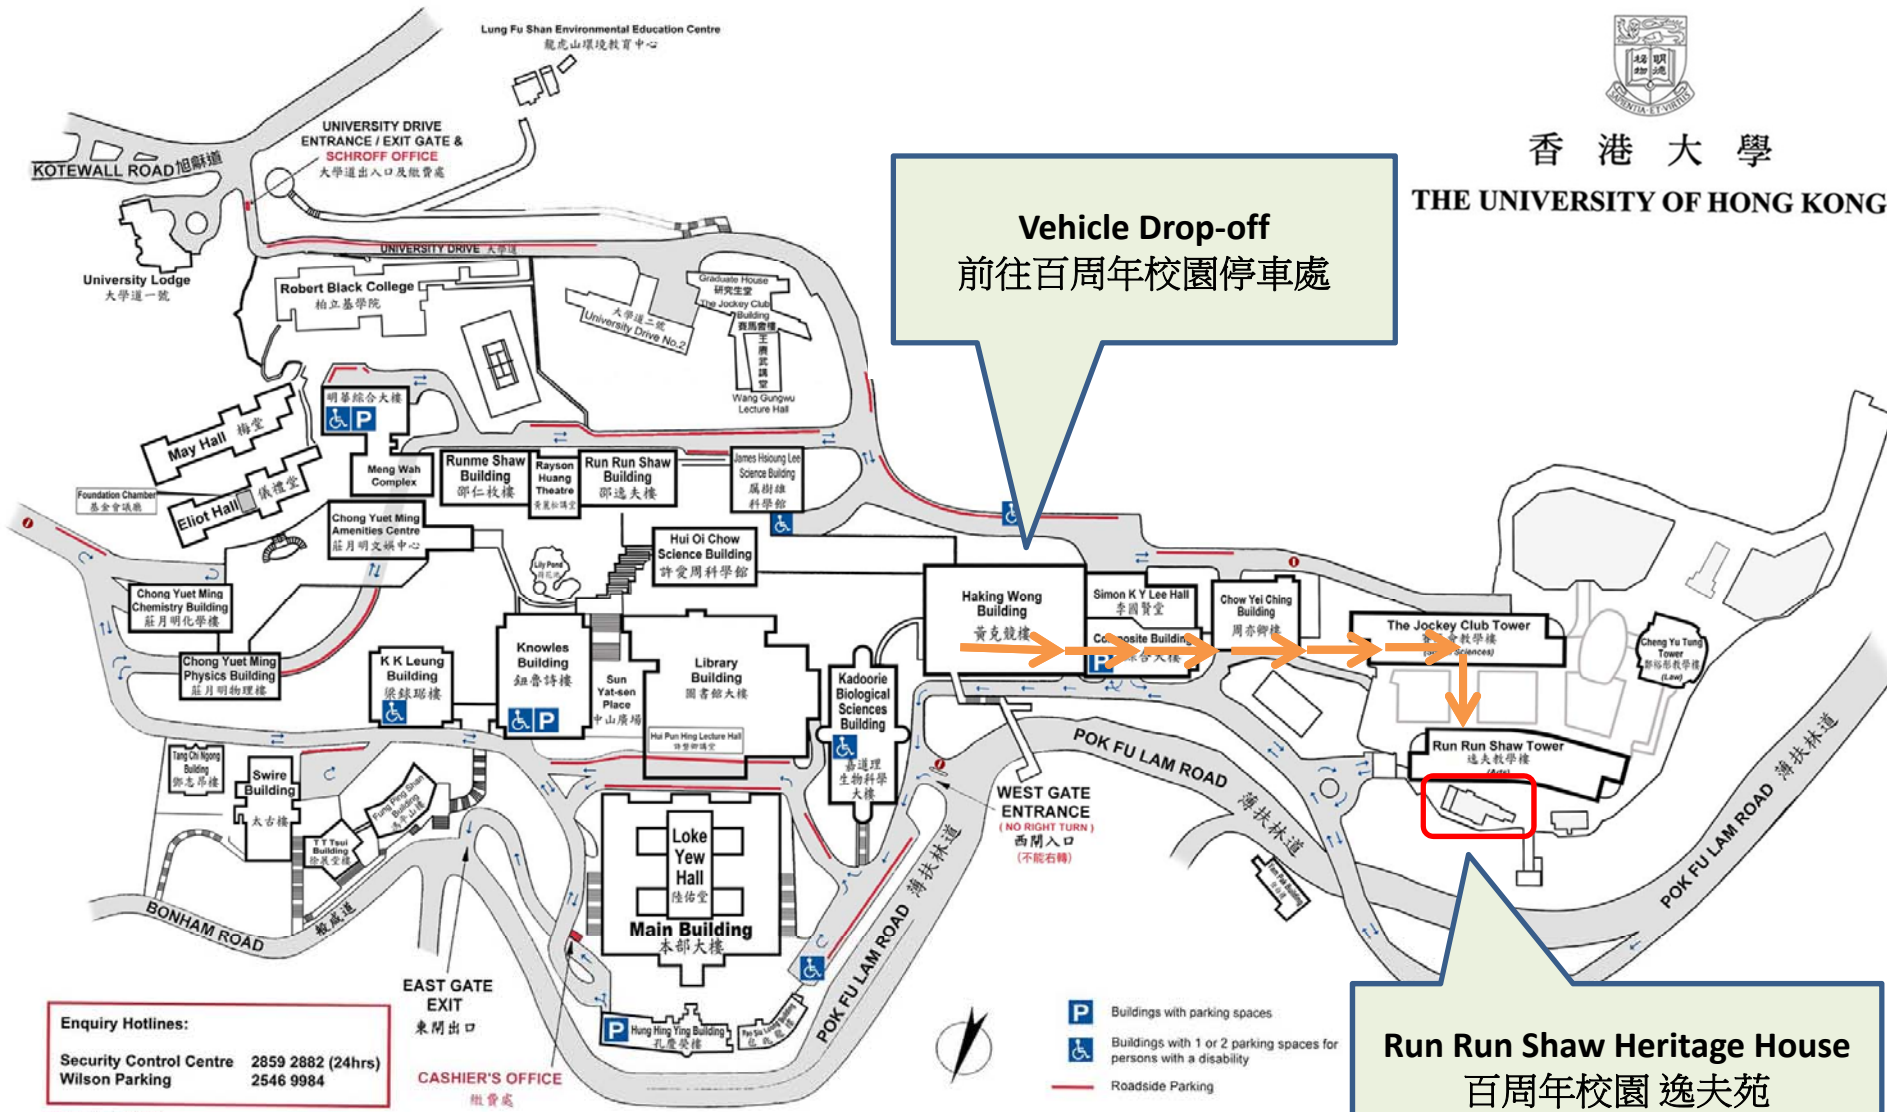

香港大學

THE UNIVERSITY OF HONG KONG

Vehicle Drop-off
前往百周年校園停車處

Run Run Shaw Heritage House
百周年校園 逸夫苑

Enquiry Hotlines:
Security Control Centre 2859 2882 (24hrs)
Wilson Parking 2546 9984

EAST GATE EXIT
東閘出口
CASHIER'S OFFICE
櫃檯處

- Buildings with parking spaces
- Buildings with 1 or 2 parking spaces for persons with a disability
- Roadside Parking